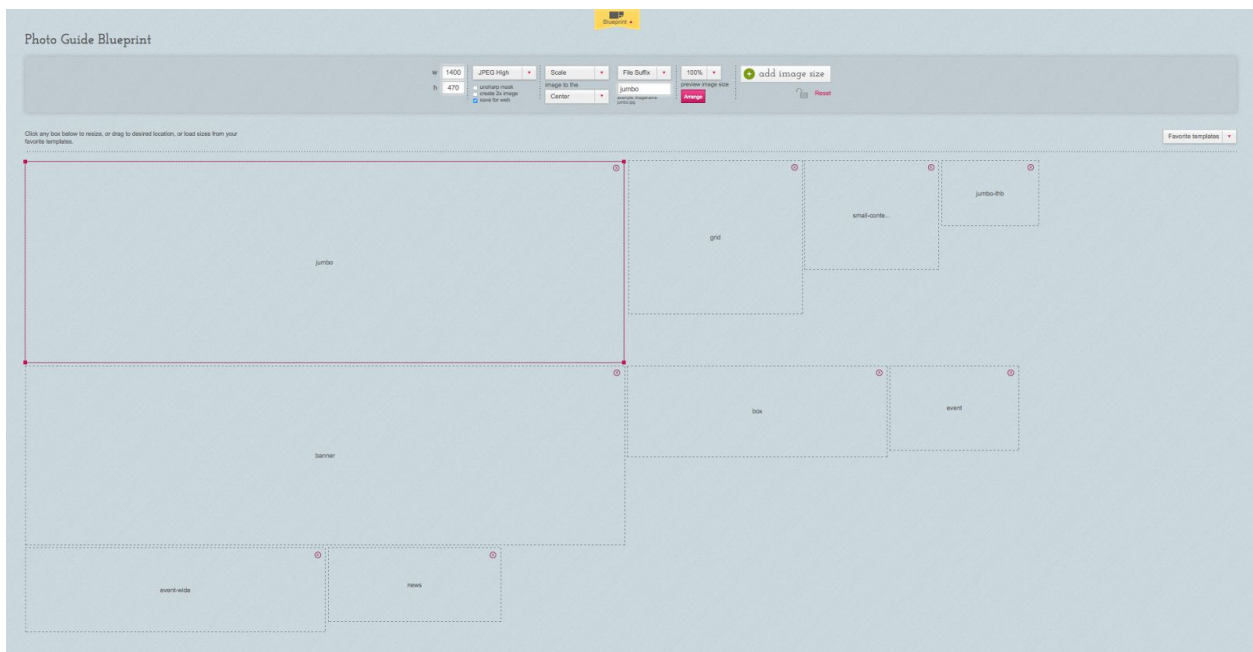

UWG Web Site Photo Dimensions

Photo sizes are listed by widget type followed by the dimensions in the format (width x height) in pixels.

Jumbotron Image (1400x470)

UWG Web Site Photo Dimensions

Grid Image (405x355)

Photo Guide Blueprint

W: 405 | JPEG High | Scale | File Suffix | 100% | add image size
H: 355 | image to file | grid | preview image size | Resize
Center | [Remove](#)

Click any box below to resize, or drag to desired location, or load sizes from your favorite templates.

Favorite templates

Grid layout blueprint showing various image sizes: jumbo, grid, small-cont, jumbo-1to, banner, box, event, over-wide, news.

UWG Web Site Photo Dimensions

Small-Content Block Image (313x252)

- banner: 1400 x 416 (highlighted with a red border)
- jumbo: 1400 x 416
- grid: 1400 x 416
- small-cards: 1400 x 416
- jumbo-9fs: 1400 x 416
- box: 1400 x 416
- event: 1400 x 416
- event-side: 1400 x 416
- news: 1400 x 416