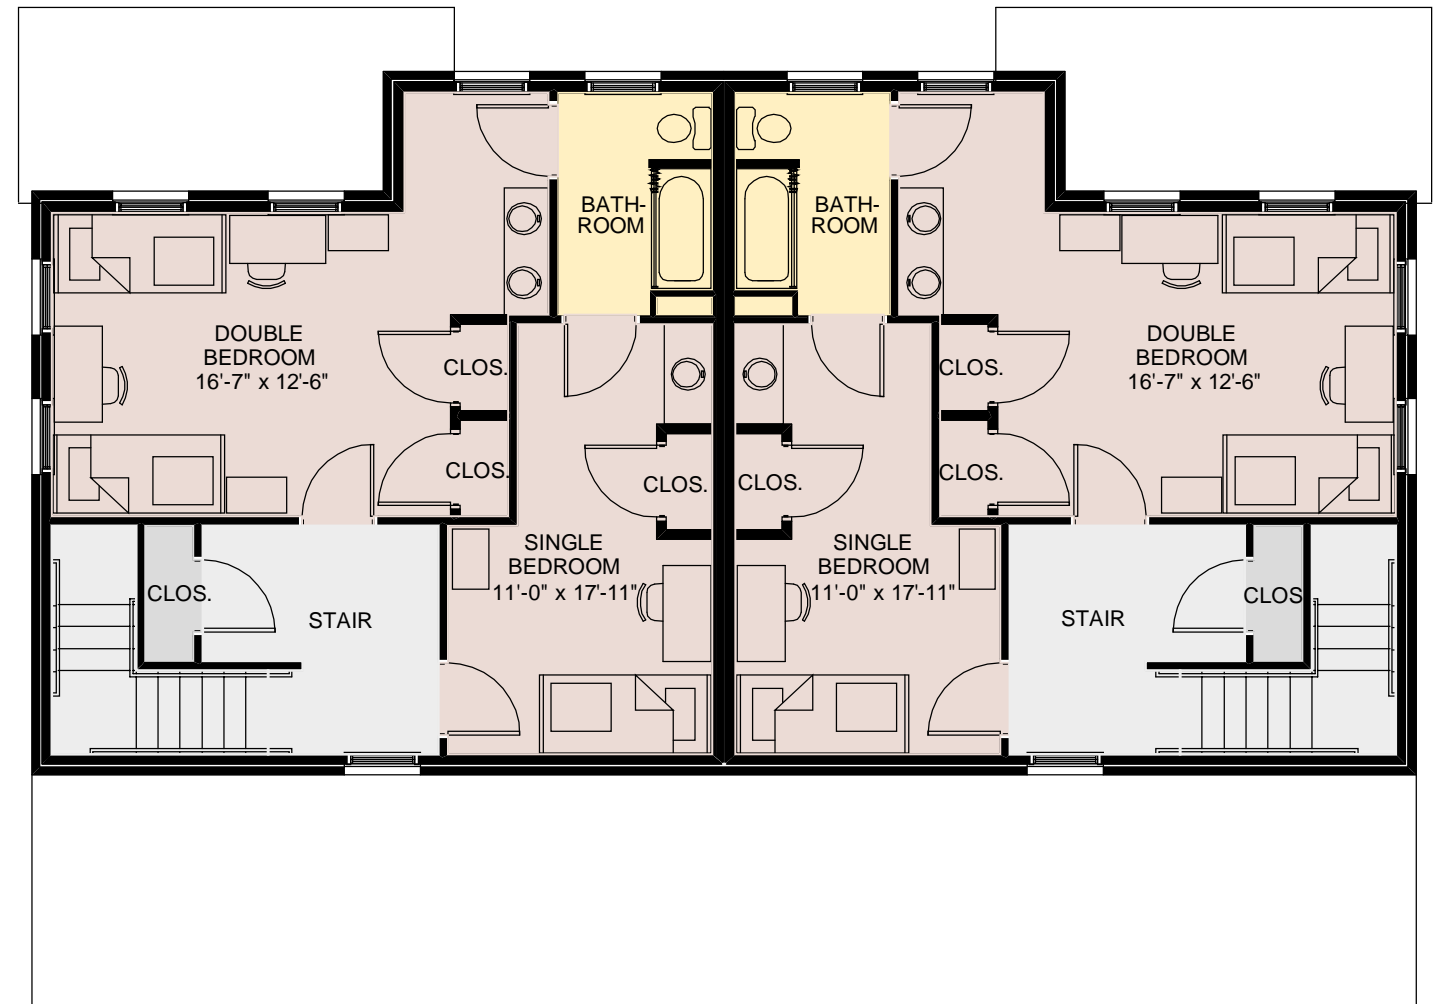

**6 BED TOWNHOUSES
GROUND FLOOR PLAN**

SCALE: 1/8" = 1'-0"

**6 BED TOWNHOUSES
SECOND FLOOR PLAN**